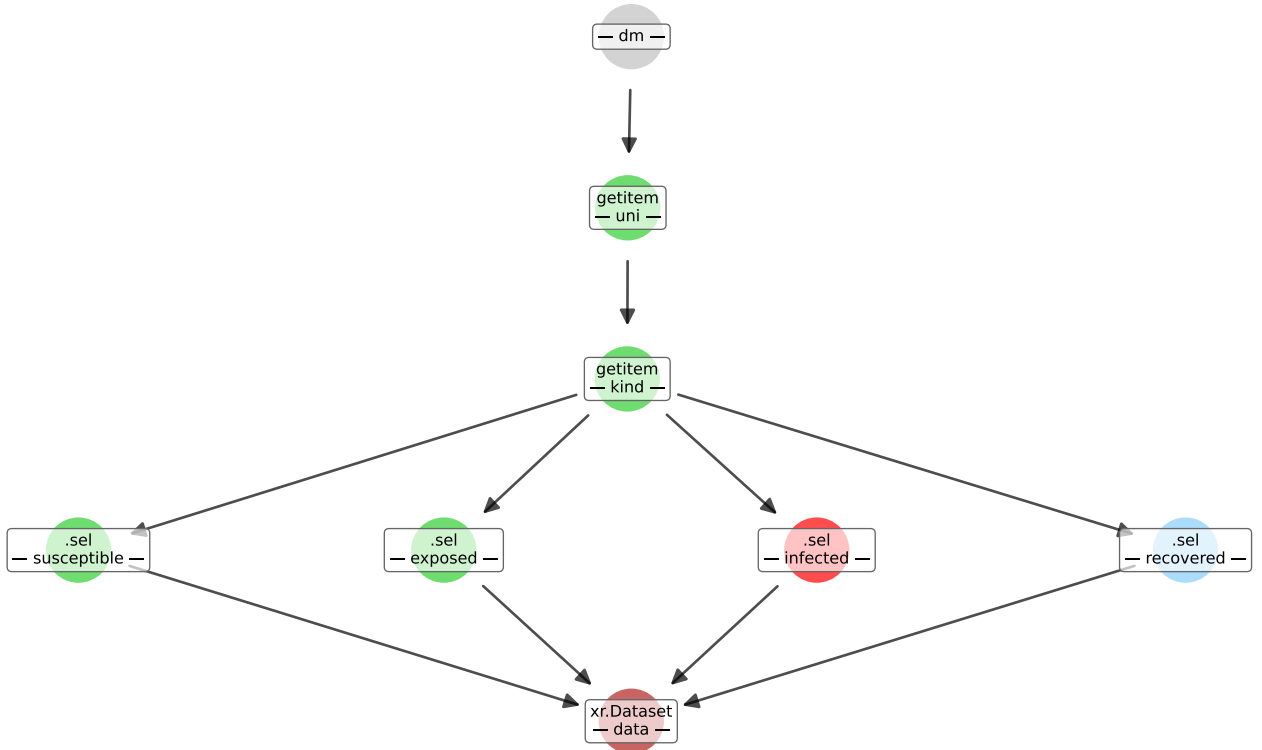

# DAG @ scenario 'compute error'

- initialized
- queued
- computed
- looked up
- failed here
- failed in dependency
- used fallback
- no status