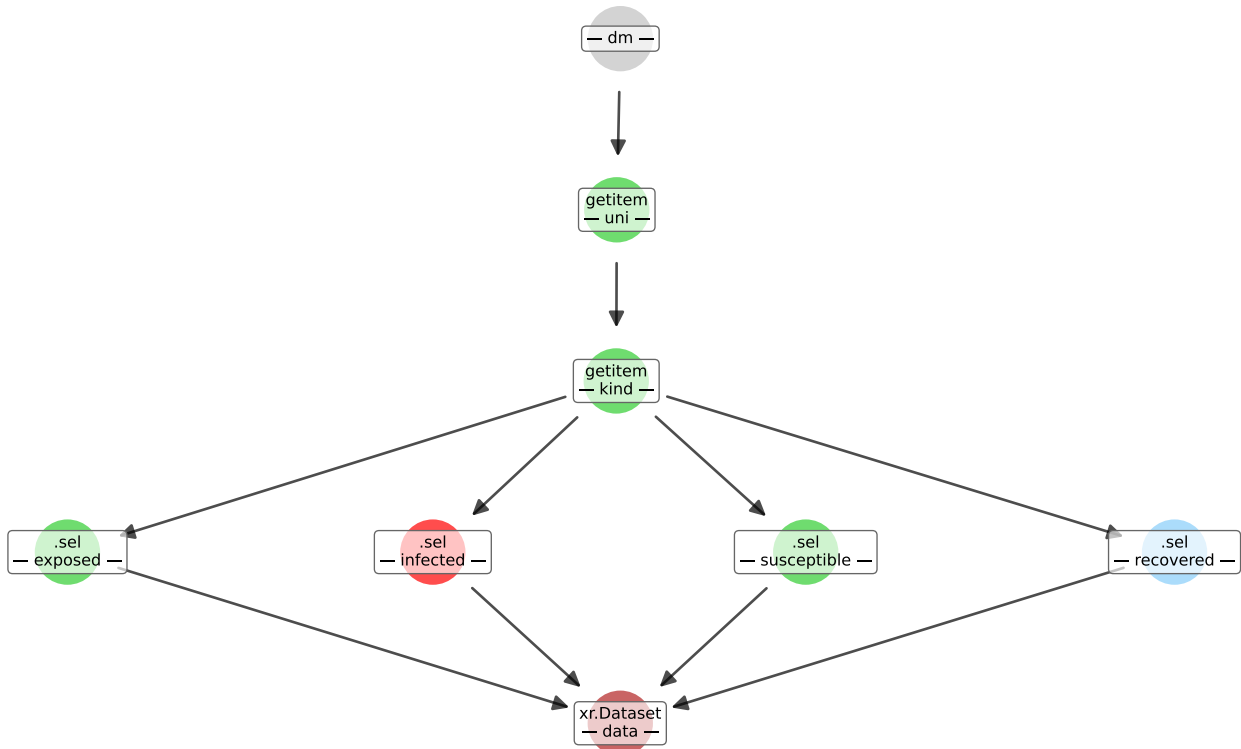

DAG @ scenario 'compute error'

- initialized
- queued
- computed
- looked up
- failed here
- failed in dependency
- used fallback
- no status