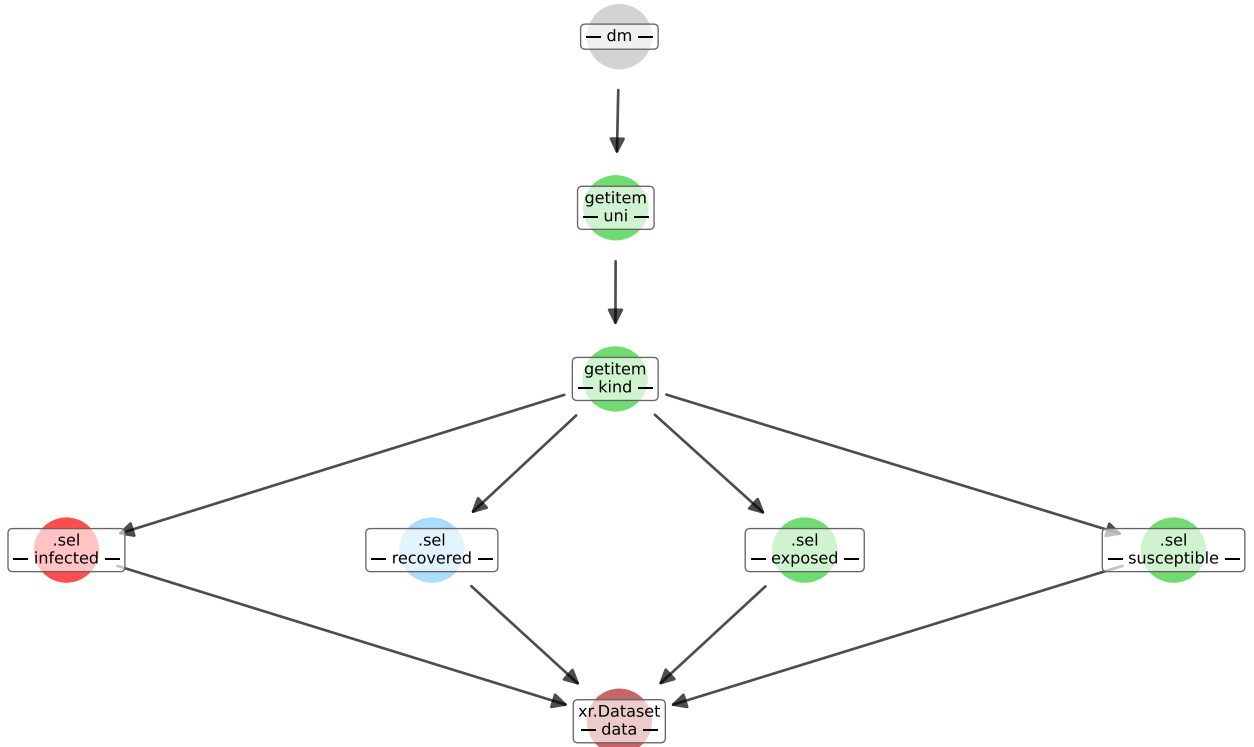

# DAG @ scenario 'compute error'

- initialized
- queued
- computed
- looked up
- failed here
- failed in dependency
- used fallback
- no status