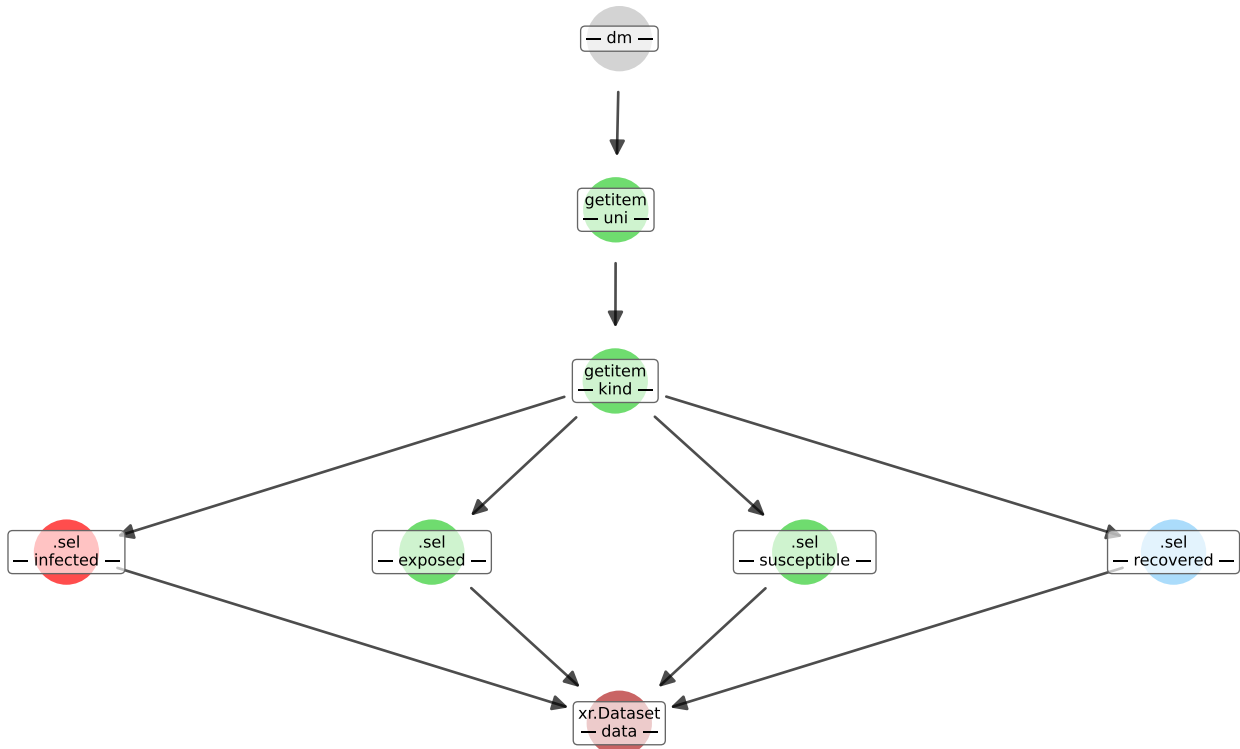

# DAG @ scenario 'compute error'

- initialized
- queued
- computed
- looked up
- failed here
- failed in dependency
- used fallback
- no status